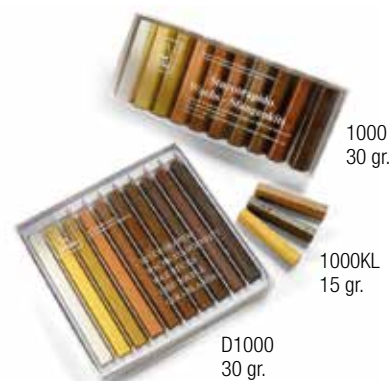

SOFT WAX – Quick Filler

Ready to use wax filler that maintains the original colour. Completely based on natural waxes, it can be overpainted and is ideal for the restoration of wooden surfaces. Easy to use, it allows fast repairs, is non-greasy and the colours are highly light stable.

Assorted Light Colours: 01 Light Natural Oak / 05 Pine / 08 Natural Wood / 10 Larch / 18 Light Elm / 30 Cherry / 42 Beech / 50 White / 51 Light Oak / 54 Douglas.

Assorted Dark Colours: 13 Dark Elm / 16 Cherry Pearwood / 17 Teak / 52 Dark Oak / 53 Light Walnut / 58 Rosewood / 59 Medium Walnut / 62 Mahogany / 63 Dark Walnut / 60 Black

Blister Version Available Colours: 05 Pine / 54 Douglas / 42 Beech / 17 Teak / 02 Natural Oak / 49 Chestnut / 53 Light Walnut / 62 Mahogany / 33 Dark Mahogany / 16 Cherry Pearwood / 59 Medium Walnut / 63 Dark Walnut / 50 White / 51 Light Oak / 60 Black.

Colour-Match Service Available (see page 24).

Code	Desc.	Pack.
D1XXX	30 gr. Various colours	10 pcs.
D1000	30 gr. Assortment	10 pcs.
D1000CH	30 gr. Light assortment	10 pcs.
D1000SC	30 gr. Dark assortment	10 pcs.
1XXXKL	15 gr. Various colours	20 pcs.
1XXXBL	20 gr. Blister, various colours	12 pcs.
1199	30 gr. Display	50 pcs.
D1150	30 gr. Sample colour	10 pcs.