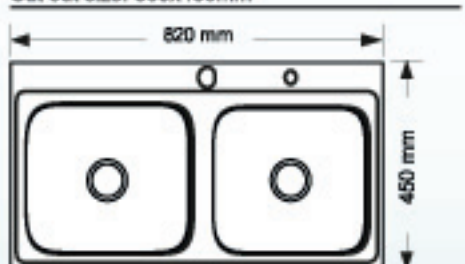

### NK 21A

Size: 920x450x220mm  
Cut out size: 900x430mm

### NK 21B

Size: 920x450x220mm  
Cut out size: 900x430mm

### NK 21H

Size: 870x430x210mm  
Cut out size: 850x410mm

### NK 20A

Size: 820x450x220mm  
Cut out size: 800x430mm