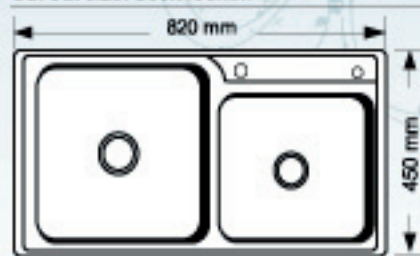

### NK 21H

Size: 870x430x210mm  
Cut out size: 850x410mm

### NK 20A

Size: 820x450x220mm  
Cut out size: 800x430mm

### NK 20B

Size: 820x450x220mm  
Cut out size: 800x430mm

### NK 20C

Size: 710x430x210mm  
Cut out size: 690x410mm