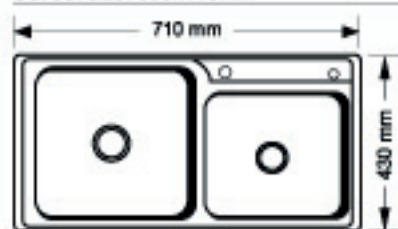

NK 20C

Size: 710x430x210mm
Cut out size: 690x410mm