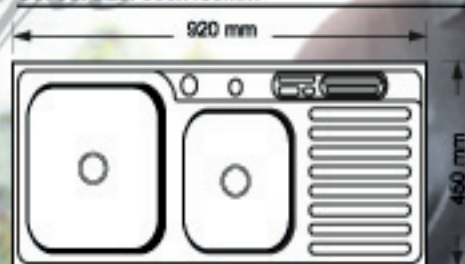

### NK 21A

Size: 920x450x220mm  
Cut out size: 900x430mm