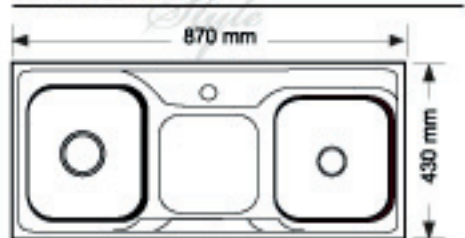

### NK 21A

Size: 920x450x220mm  
Cut out size: 900x430mm

### NK 21B

Size: 920x450x220mm  
Cut out size: 900x430mm

### NK 21H

Size: 870x430x210mm  
Cut out size: 850x410mm

### NK 20B

Size: 820x450x220mm  
Cut out size: 800x430mm