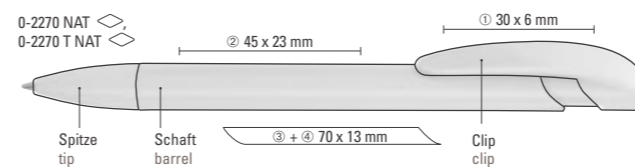

0-2270 NAT: Druckkugelschreiber mit Bogenclip aus biologisch abbaubarem Kunststoff nach DIN EN 13432:2000-12. Schaft und Drücker in naturfarben uni-gedeckt.

0-2270 T NAT: Druckkugelschreiber mit Bogenclip aus biologisch abbaubarem Kunststoff nach DIN EN 13432:2000-12 in uni transparent.

Preis/Stück	0,42 €
0-2270 NAT, 0-2270 T NAT	0,42 €
Mindestbestellmenge	1.000 Stück
Werbeschlüssel	Schaft S, Clip T

0-2270 NAT: Retractable ballpoint pen with curved clip made of bio-degradable plastic acc. to DIN EN 13432:2000-12. Barrel and push-button in uniform natural colours.

0-2270 T NAT: Retractable ballpoint pen with curved clip made of bio-degradable plastic acc. to DIN EN 13432:2000-12 in uniform transparent finish.

Price/piece	0,42 €
0-2270 NAT, 0-2270 T NAT	0,42 €
Minimum quantity	1,000 pieces
Advertising code	barrel S, clip T