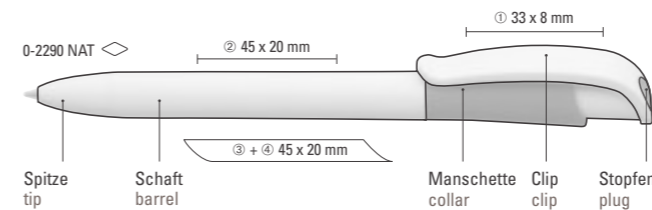

0-2290 NAT: Druckkugelschreiber mit Bogenclipdrücker aus biologisch abbaubarem Kunststoff nach DIN EN 13432:2000-12. Schaft und Drücker in naturfarben uni gedeckt. Manschette und Stopfen unifarben.
Preis/Stück 0-2290 NAT 0,45 €
Mindestbestellmenge 1.000 Stück
Werbeschlüssel Schaft S, Clip T

0-2290 NAT: Retractable ballpoint pen with curved clip button made of biodegradable plastic to DIN EN 13432:2000-12. Barrel and push-button in one solid natural color. Sleeve and plug in one solid color.
Price/piece 0-2290 NAT 0,45 €
Minimum quantity 1,000 pieces
Advertising code barrel S, clip T