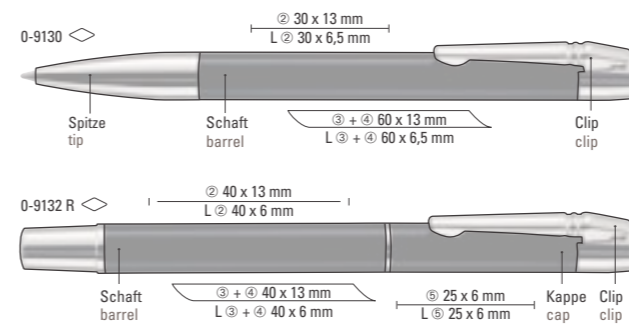

0-9130: Metall-Drehkugelschreiber mit
Softdrehmechanik und gefedertem Clip.
Beschlagteile glanzverchromt.

0-9132 R: Metall-Rollerball mit gefeder-
tem Clip. Beschlagteile glanzverchromt.

Preis/Stück 0-9130	5,00 €	Price/piece 0-9130	5.00 €
Mindestbestellmenge	100 Stück	Minimum quantity	100 pieces
Werbeschlüssel	Schaft MS/L	Advertising code	barrel MS/L
Preis/Stück 0-9132 R	6,44 €	Price/piece 0-9132 R	6.44 €
Mindestbestellmenge	100 Stück	Minimum quantity	100 pieces
Werbeschlüssel	Schaft MS/L, Kappe MT/L	Advertising code	barrel MS/L, cap MT/L

0-9130: Metal twist ballpoint pen with soft-
twist mechanism and spring-mounted clip.
Gloss-chrome fittings.

0-9132 R: Metal rollerball with spring
mounted clip. Gloss-chrome fittings.

Price/piece 0-9130	5.00 €
Minimum quantity	100 pieces
Advertising code	barrel MS/L
Price/piece 0-9132 R	6.44 €
Minimum quantity	100 pieces
Advertising code	barrel MS/L, cap MT/L