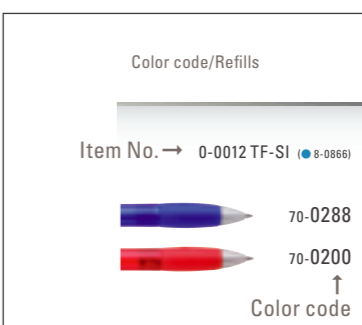

Notes On The Color Codes

The complete color selection of the products has been depicted in the form of inserts. The respective color codes are comprised in such a way that the last four numbers correspond to the respective PMS color. Based on the numbers of the keys of the Pantone color palette.

As this is non-binding information, please request the original samples for approval before placing an order. Important: Please indicate the color numbers with each order!