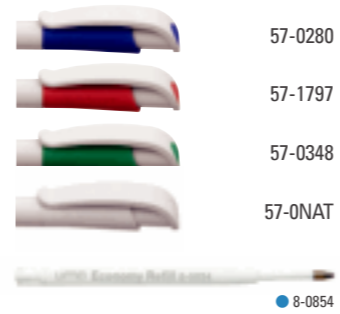

Farb-Code (Minen)
Color code (Refills)

THINK NATURAL
0-2290 NAT

0-2290 NAT ● 8-0854)

Der verwendete Kunststoff ist biologisch abbaubar nach DIN 13432:2000-12/ASTM D-6400, außer Mine und Feder. Die Oberfläche und die Farbe des Kugelschreibers können aufgrund der Eigenschaften des Bio-Kunststoffes leichte Unebenheiten und geringe Farbabweichungen aufweisen.

The used plastic is biodegradable to DIN 13432:2000-12/ASTM D-6400, except for refill and spring. The surface and the color of the ballpoint pen may show slight unevenness and color differences due to the characteristics of the organic plastic material.