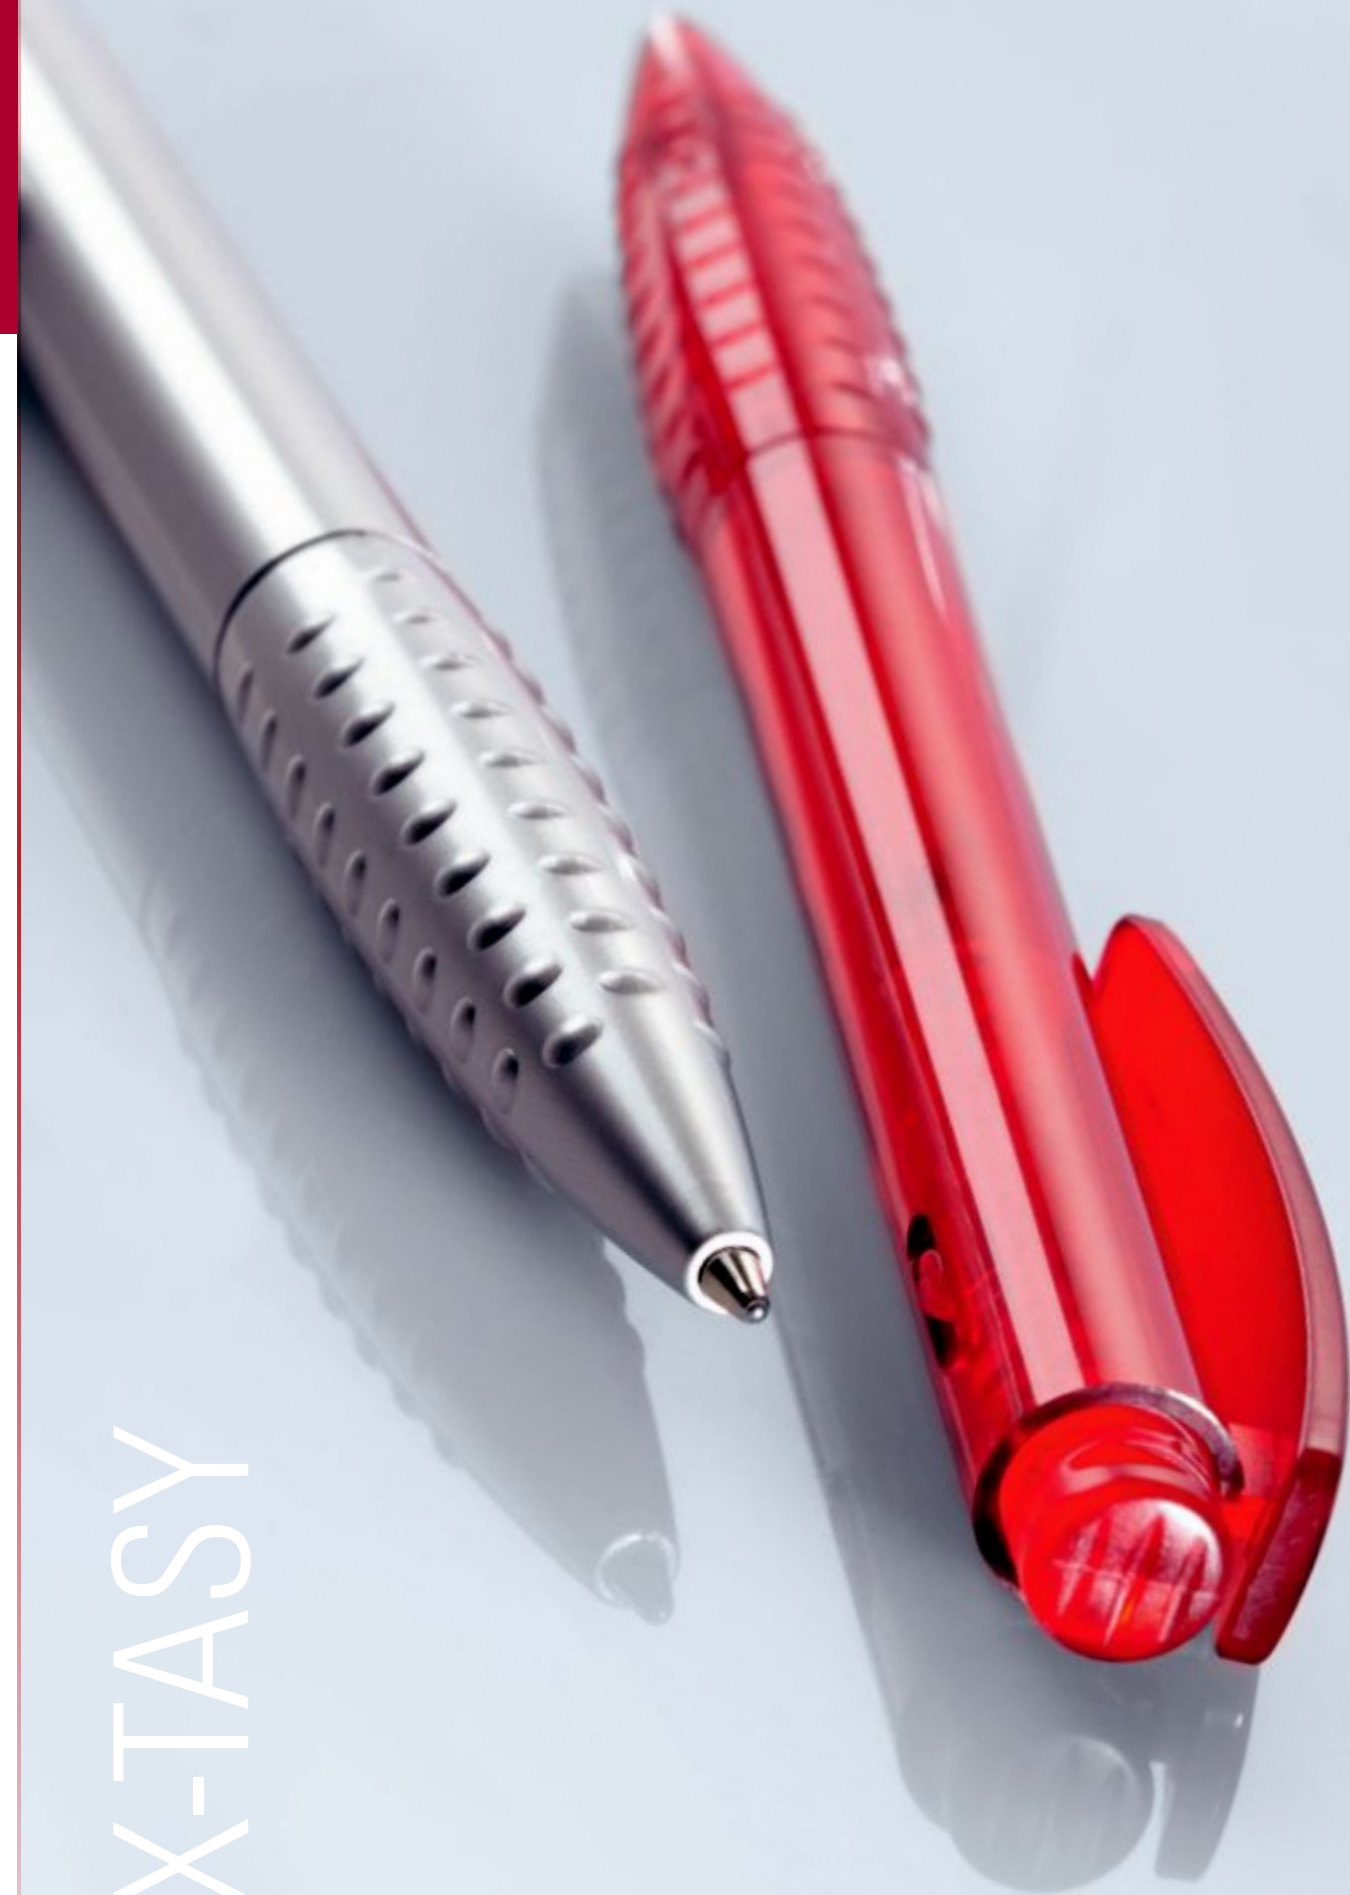

X-TASY

Farb-Code/Minen
Color code/Refills

X-TASY
0-0003

X-TASY transparent
0-0003 T

X-TASY LUX
0-0003 LUX

- 0-0003 (8-0854)
  - 58-2925
  - 58-0280
  - 58-1795
  - 58-0340
  - 58-0421
  - 58-0002
  - 58-0001
  - 58-0012
  - 58-0326
  - 58-1665
- 0-0003 T (8-0854)
  - 58-0280
  - 58-1795
  - 58-0340
  - 58-0405
  - 58-0003
  - 58-0396
  - 58-2603
  - 58-0214
  - 58-1665
- 0-0003 LUX (8-0854)
  - 58-0004

0-0003: Druckkugelschreiber mit Noppengriffzone und Clipdrückermechanik in gedeckt glänzend.
0-0003 T: Druckkugelschreiber mit Noppengriffzone und Clipdrückermechanik in transparent glänzend.
0-0003 LUX: Druckkugelschreiber mit Noppengriffzone und Clipdrückermechanik in uni silber.

0-0003: Retractable ballpoint pen with nubbed grip zone and clip push-button mechanism in shiny opaque.
0-0003 T: Retractable ballpoint pen with nubbed grip zone and clip push-button mechanism in transparent shiny.
0-0003 LUX: Retractable ballpoint pen with nubbed grip zone and clip push-button mechanism in silver.

Preis/Stück 0-0003	0,18 €	Price/piece 0-0003	0.18 €
Preis/Stück 0-0003 T	0,20 €	Price/piece 0-0003 T	0.20 €
Preis/Stück 0-0003 LUX	0,29 €	Price/piece 0-0003 LUX	0.29 €
Mindestbestellmenge	1.000 Stück	Minimum quantity	1,000 pieces
Werbeschlüssel	Schaft S, Clip T	Advertising code	barrel S, clip T