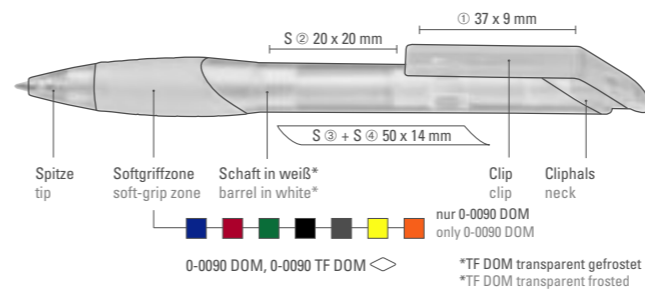

0-0090: Druckkugelschreiber mit weißem Gehäuse und Bogenclipdrücker. Ergonomische Gummigriffzone in gedeckten Farben.

0-0090 DOM: Druckkugelschreiber mit individuell gestaltbarem Clipdrücker für Domingeinlage. Gehäuse gedeckt, mit ergonomischer Gummigriffzone.

0-0090 TF DOM: Druckkugelschreiber mit individuell gestaltbarem Clipdrücker für Domingeinlage. Gehäuse transparent gefrostet, mit ergonomischer Gummigriffzone.

Preis/Stück 0-0090	0,35 €
Mindestbestellmenge	1.000 Stück
Werbeschlüssel	Schaft S, Clip T
Preis/Stück 0-0090 DOM	0,75 €
Preis/Stück 0-0090 TF DOM	0,82 €
Mindestbestellmenge	1.000 Stück
Werbeschlüssel	Schaft S, Clip D

0-0090: Retractable ballpoint pen with white matt body and curved clip push-button. Ergonomic rubberized grip zone in opaque colors.

0-0090 DOM: Retractable ballpoint pen with individually designbare push-button clip for doming. Body in solid colors with ergonomic rubber gripping zone.

0-0090 TF DOM: Retractable ballpoint pen with individually designbare push-button clip for doming. Body in transparent frosted and with ergonomic rubber gripping zone.

Price/piece 0-0090	0,35 €
Minimum quantity	1,000 pieces
Advertising code	barrel S, clip T
Price/piece 0-0090 DOM	0,75 €
Price/piece 0-0090 TF DOM	0,82 €
Minimum quantity	1,000 pieces
Advertising code	barrel S, clip D