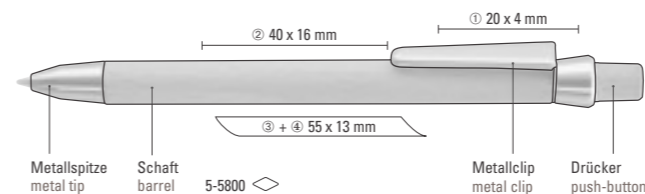

Metallspitze metal tip
Schaft barrel
5-5800
Metallclip metal clip
Drucker push-button

5-5200: Holz-Druckkugelschreiber mit vernickeltem Metallclip und Metallspitze. Schaft aus schutzlackiertem PEFC-zertifiziertem Buchenholz.

5-5207 B: Holz-Druckbleistift (0,7 mm) mit vernickeltem Metallclip und Metallspitze. Schaft aus schutzlackiertem PEFC-zertifiziertem Buchenholz. Passend zu Artikel 5-5200.

5-5800: Holz-Druckkugelschreiber mit silber glänzendem Metallclip und Metallspitze. Schaft aus schutzlackiertem PEFC-zertifiziertem Buchenholz.

Preis/Stück 5-5200	1,03 €
Preis/Stück 5-5207 B	1,46 €
Mindestbestellmenge	300 Stück
Werbeschlüssel	Schaft MS
Preis/Stück 5-5800	1,58 €
Mindestbestellmenge	300 Stück
Werbeschlüssel	Schaft MS, Clip L

5-5200: Wooden retractable ballpoint pen with nickel-plated metal clip and metal tip. Barrel in PEFC-certified beech wood with protective varnish coating.

5-5207 B: Wooden mechanical pen (0.7 mm) with nickel-plated metal clip and metal tip. Barrel in PEFC-certified beech wood with protective varnish coating.

5-5800: Wooden retractable ballpoint pen with nickel-plated metal clip and metal tip. Barrel in PEFC-certified beech wood with protective varnish coating.

Price/piece 5-5200	1.03 €
Price/piece 5-5207 B	1.46 €
Minimum quantity	300 pieces
Advertising code	barrel MS
Price/piece 5-5800	1.58 €
Minimum quantity	300 pieces
Advertising code	barrel MS, clip L