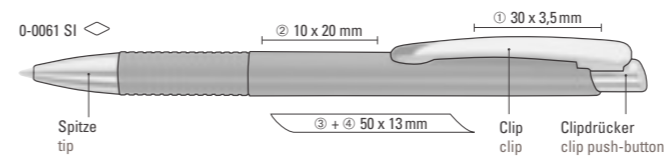

0-0061 SI: Druckkugelschreiber mit gerillter Griffzone, Clipdrücker und Spitze glanzverchromt.
Preis/Stück 0-0061 SI 0,28 €
Mindestbestellmenge 1.000 Stück
Werbeschlüssel Schaft S, Clip T

0-0061 SI: Retractable ballpoint pen with grooved grip zone. Clip push-button and tip chrome plated.
Price/piece 0-0061 SI 0.28 €
Minimum quantity 1,000 pieces
Advertising code barrel S, clip T