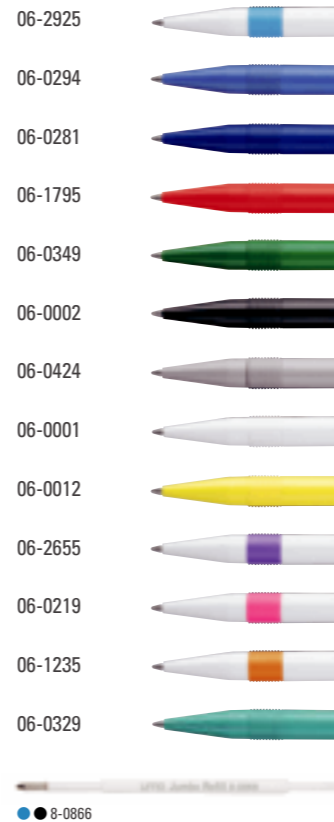

FLEXI
6-2860 G

FLEXI R
6-2865 R

FLEXI II
6-2862 G

FLEXI M
6-2861 G

6-2860 G, 6-2862 G (● 8-0866)
6-2861 G, 6-2865 R (● 8-0866)

Farb-Code/Minen
Color code/Refills

6-3000 (● 8-0855)
6-3100 (● 8-0855)

PREMIUM
6-3000

PREMIUM S
6-3100

6-2860 G: Druckkugelschreiber mit flexiblem und vernickeltem Metallfederclip.

6-2865 R: Druckkugelschreiber wie 6-2860 G, jedoch mit 5 Zierringen als Griffzone.

6-2862 G: Druckkugelschreiber wie 6-2860 G, jedoch mit angelegten Zierringen als Griffzone.

6-2861 G: Druckkugelschreiber wie 6-2860 G, jedoch mit Metallmanschette als Griffzone.

Preis/Stück 6-2860 G 0,53 €
Preis/Stück 6-2865 R 0,59 €
Preis/Stück 6-2862 G 0,48 €
Preis/Stück 6-2861 G 0,53 €
Mindestbestellmenge 1.000 Stück
Werbeschlüssel Schaft S ○

6-2860 G: Retractable ballpoint with flexible, nickel-plated springy metal clip.

6-2865 R: Retractable ballpoint pen like 6-2860 G, but with 5-ring grip zone.

6-2862 G: Retractable ballpoint pen like 6-2860 G, but with ring grip zone.

6-2861 G: Retractable ballpoint pen like 6-2860 G, but with metal-collar grip zone.

Price/piece 6-2860 G 0,53 €
Price/piece 6-2865 R 0,59 €
Price/piece 6-2862 G 0,48 €
Price/piece 6-2861 G 0,53 €
Minimum quantity 1,000 pieces
Advertising code Schaft S ○

6-3000: Druckkugelschreiber mit beweglichem Drückerkopf auf vernickelter Metallfeder. Vernickelter Metallnadelclip und Zierring.

6-3100: Druckkugelschreiber mit beweglichem Drückerkopf auf vernickelter Metallfeder. Vernickelter Metallnadelclip und schwere Metallschulspitze.

Preis/Stück 6-3000 0,88 €
Preis/Stück 6-3100 1,02 €
Mindestbestellmenge 1.000 Stück
Werbeschlüssel Schaft S ○

6-3000: Ballpoint pen with mobile push-button head on nickel-plated metal spring. Nickel-plated metal clip and decorative ring.