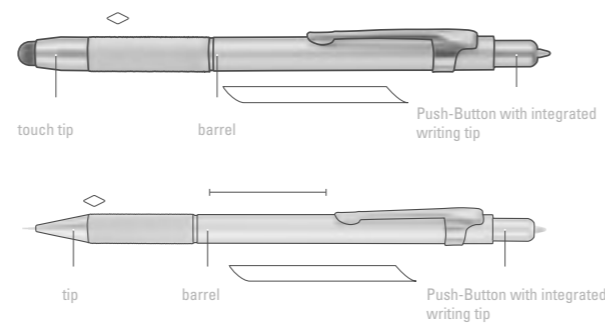

0-2604: Metal retractable ballpoint pen with matt chrome body and grip zone. Features a refill with black, blue and red ink as well as a 0.7 mm mechanical pencil refill. Eraser in the push-button.

0-2604 TO: Like 0-2604 instead of blue refill with touch pen tip.

0-2600: Metal twist ballpoint pen with matt chrome body. Features black and red ink refill.

0-2601 TO: Like 0-2600 instead of red refill with touch pen tip.

Price/piece 0-2604, 0-2604 TO 2.79 €
Minimum quantity 300 pieces
Advertising code barrel E/L
Price/piece 0-2600, 0-2601 TO 1.42 €
Minimum quantity 300 pieces
Advertising code barrel E/L, cap E/L