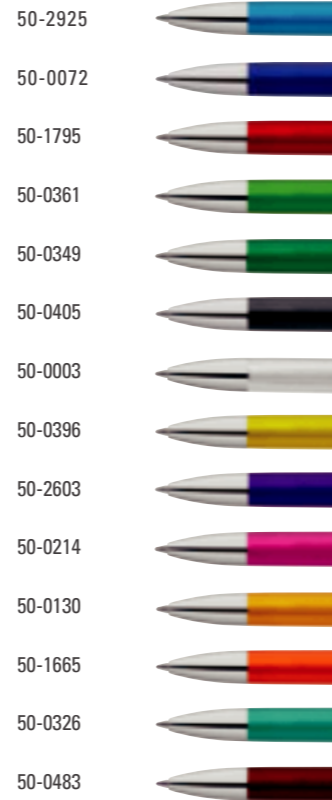

0-0093 SI (● 8-0854)

0-0093 T-SI (● 8-0854)

0-0093 LUX SI (● 8-0854)

0-0093 (● 8-0854)

0-0093 T (● 8-0854)