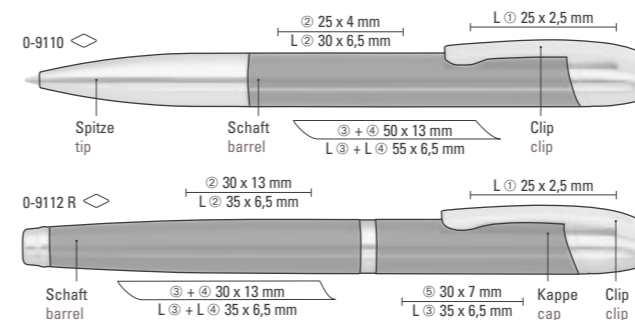

0-9110 S ◊ : L ③ 55 x 6,5 mm 0-9112 RS ◊ : L ⑤ 35 x 6,6 mm

0-9110: Metall-Drehkugelschreiber mit
Softdrehmechanik und gefedertem Clip.
Beschlagteile glanzverchromt.

0-9112 R: Metall-Rollerball mit gefedertem
Clip. Beschlagteile glanzverchromt.

0-9110 S: Metall-Drehkugelschreiber
mit Softdreh-mechanik, gefedertem
Clip und Liniendekor in silber glänzend.
Beschlagteile glanzverchromt.

0-9112 RS: Passender Metall-Rollerball
zu Modell 0-9110 S.

Preis/Stück 0-9110	5,00 €	Price/piece 0-9110	5,00 €
Preis/Stück 0-9110 S	5,44 €	Price/piece 0-9110 S	5,44 €
Mindestbestellmenge	100 Stück	Minimum quantity	100 pieces
Werbeschlüssel	Schaft MS/L, Clip L	Advertising code	barrel MS/L, clip L
Preis/Stück 0-9112 R	6,44 €	Price/piece 0-9112 R	6,44 €
Mindestbestellmenge	100 Stück	Minimum quantity	100 pieces
Werbeschlüssel	Schaft MS/L, Clip L, Kappe MT/L	Advertising code	barrel MS/L, clip L, cap MT/L

Preis/Stück 0-9112 RS	6,87 €	Price/piece 0-9112 RS	6,87 €
Mindestbestellmenge	100 Stück	Minimum quantity	100 pieces
Werbeschlüssel	Clip L, Kappe MT/L	Advertising code	clip L, cap MT/L

0-9110: Metal twist ballpoint pen with
smooth turning mechanics and spring-
mounted clip. Gloss-chrome fittings.

0-9112 R: Metal rollerball with spring
mounted clip. Gloss-chrome fittings.

0-9110 S: Metal twist ballpoint pen
with smooth turning mechanics, spring
mounted clip, silver décor lines and
gloss-chrome fittings.

0-9112 RS: Matching metal rollerball
for model 0-9110 S.

Preis/piece 0-9110	5,00 €	Price/piece 0-9110	5,00 €
Price/piece 0-9110 S	5,44 €	Price/piece 0-9110 S	5,44 €
Minimum quantity	100 pieces	Minimum quantity	100 pieces
Advertising code	barrel MS/L, clip L	Advertising code	barrel MS/L, clip L
Price/piece 0-9112 R	6,44 €	Price/piece 0-9112 R	6,44 €
Minimum quantity	100 pieces	Minimum quantity	100 pieces
Advertising code	barrel MS/L, clip L, cap MT/L	Advertising code	barrel MS/L, clip L, cap MT/L