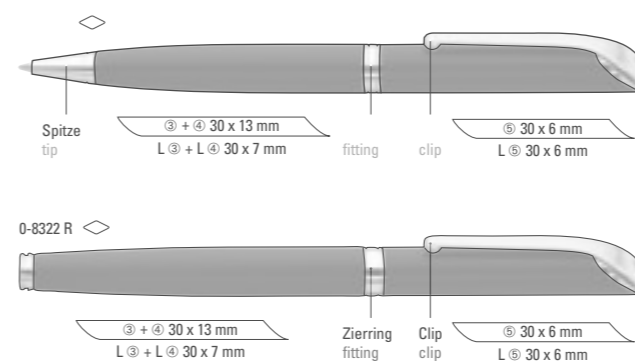

0-8320: Metall-Drehkugelschreiber mit matter Oberfläche. Spitze, Clip und Zierring glanzverchromt.
0-8322 R: Metall-Rollerball mit matter Oberfläche und verchromten Beschlagteilen.

Preis/Stück 0-8320	2,08 €
Preis/Stück 0-8322 R	2,79 €
Mindestbestellmenge	300 Stück
Werbeschlüssel	Schaft MS/L, Clip L, Kappe MT/L

0-8320: Metal twist ballpoint pen with mat surface. Glossy chrome tip, clip and fittings.
0-8322 R: Metal rollerball with mat surface. Glossy chrome tip, clip and fittings..

Price/piece 0-8320	2,08 €
Price/piece 0-8322 R	2,79 €
Minimum quantity	300 pieces
Advertising code	barrel MS/L, clip L, cap MT/L