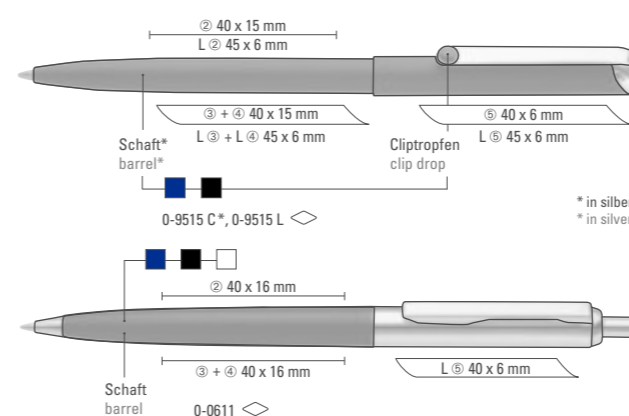

0-0196 SK: Metall-Druckkugelschreiber mit mattverchromten und lackiertem Schaft. Obere Halbkugel und Stopfen unifarben transparent. Geschlossener Metallclip, Drücker und untere Halbkugel verchromt.

0-0196 L: Metall-Druckkugelschreiber mit verchromten und lackiertem Schaft. Obere Halbkugel und Stopfen unifarben transparent. Gelochter Metallclip, Drücker und untere Halbkugel verchromt.

Preis/Stück	0,99 €
Mindestbestellmenge	300 Stück
Werbeschlüssel	Schaft MS/L, Clip MT/E/L
Preis/Stück	0,99 €
Mindestbestellmenge	300 Stück
Werbeschlüssel	Schaft MS/L

0-0196 SK: Metal ballpoint pen with metal chrome and lacquered barrel. Upper hemisphere and tassie in one solid transparent color. Closed metal clip, push-button and lower hemisphere chrome-plated.

0-0196 L: Metal retractable ballpoint pen with chrome and lacquered barrel. Upper hemisphere and terminal in one transparent color. Chrome plated metal clip, lower hemisphere and push button.

Price/piece	0-0196 SK	0,99 €
Minimum quantity		300 pieces
Advertising code		barrel MS/L, clip MT/E/L
Price/piece	0-0196 L	0,99 €
Minimum quantity		300 pieces
Advertising code		barrel MS/L