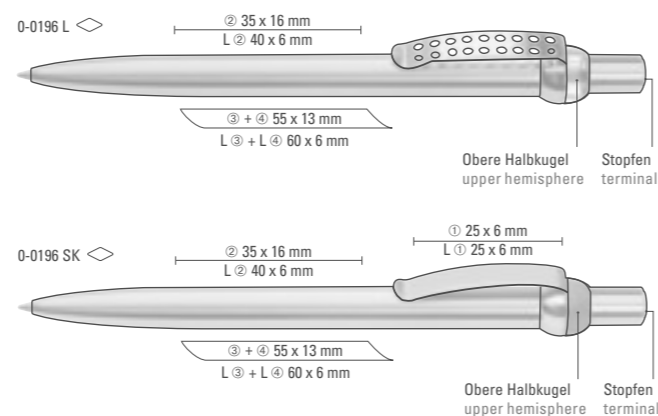

0-0196 SK: Metall-Druckkugelschreiber mit mattverchromten und lackiertem Schaft. Obere Halbkugel und Stopfen unifarben transparent. Geschlossener Metallclip, Drücker und untere Halbkugel verchromt.

0-0196 L: Metall-Druckkugelschreiber mit verchromten und lackiertem Schaft. Obere Halbkugel und Stopfen unifarben transparent. Gelochter Metallclip, Drücker und untere Halbkugel verchromt.

Preis/Stück	0,99 €
Mindestbestellmenge	300 Stück
Werbeschlüssel	Schaft MS/L, Clip MT/E/L
Preis/Stück	0,99 €
Mindestbestellmenge	300 Stück
Werbeschlüssel	Schaft MS/L

0-0196 SK: Metal ballpoint pen with metal chrome and lacquered barrel. Upper hemisphere and tassie in one solid transparent color. Closed metal clip, push-button and lower hemisphere chrome-plated.

0-0196 L: Metal retractable ballpoint pen with chrome and lacquered barrel. Upper hemisphere and terminal in one transparent color. Chrome plated metal clip, lower hemisphere and push button.

Price/piece	0-0196 SK	0,99 €
Minimum quantity		300 pieces
Advertising code		barrel MS/L, clip MT/E/L
Price/piece	0-0196 L	0,99 €
Minimum quantity		300 pieces
Advertising code		barrel MS/L