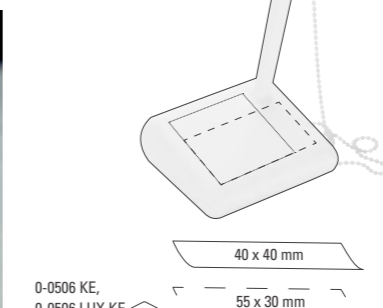

0-0506 KE,
0-0506 LUX KE

OFFICE TE
1-0504 TE