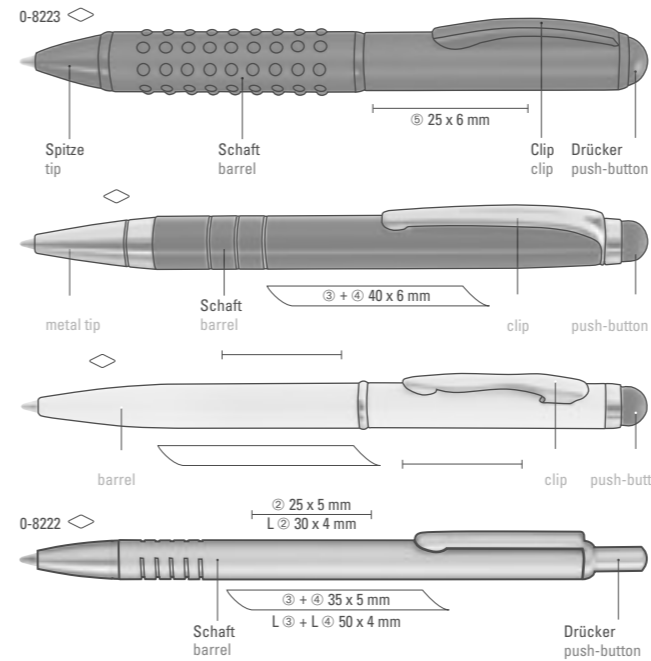

GRIPPER MINI, MINI

Farb-Code/Minen
Color code/Refills

GRIPPER MINI
0-8223 **new!**

SHORTY S TOUCH
0-2608 S-TO **new!**

SHORTY TOUCH
0-2609 TO **new!**

MINI M
0-8222

- 0-8223 (● 8-0894)
  37-0002
- 0-2608 S-TO (● 8-0894)
  53-0001
  53-0002
- 0-2609 TO (● 8-0894)
  37-0001
- 0-2822 (● 8-0894)
  53-0004
- 8-0894