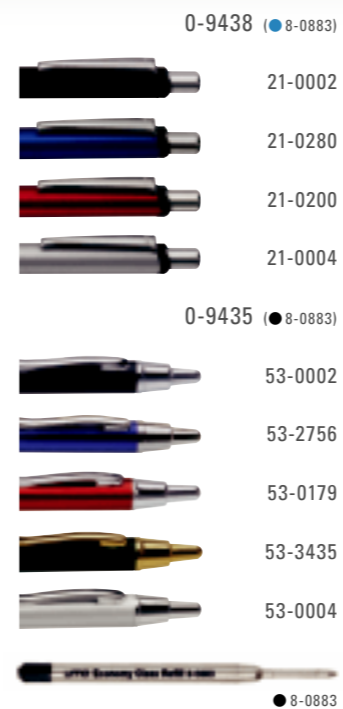

Modell eignet sich für Hochglanz-laserung. Siehe Seite 196/197.

Model is suitable for high-gloss laser engraving. See page 196/197.