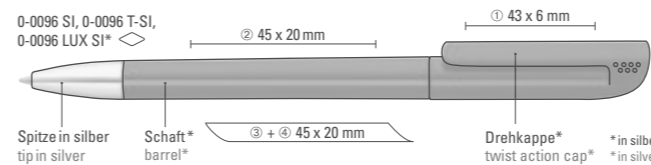

0-0096 SI: Drehkugelschreiber mit gedeckt glänzendem Gehäuse, matter Clipoberfläche und glanzverchromter Spitze.

0-0096 T-SI: Drehkugelschreiber mit transparent glänzendem Gehäuse, gefrosteter Clipoberfläche und glanzverchromter Spitze.

0-0096 LUX SI: Drehkugelschreiber mit gedeckt glänzendem Gehäuse in silber und glanzverchromter Spitze.

Preis/Stück 0-0096 SI	0,26 €	Price/piece 0-0096 SI	0.26 €
Preis/Stück 0-0096 T-SI	0,26 €	Price/piece 0-0096 T-SI	0.26 €
Preis/Stück 0-0096 LUX SI	0,35 €	Price/piece 0-0096 LUX SI	0.35 €
Mindestbestellmenge	1.000 Stück	Minimum quantity	1,000 pieces
Werbeschlüssel	Schaft S, Clip S	Advertising code	barrel S, clip S

0-0096 SI: Twist ballpoint pen with shiny solid body, matt clip surface and brilliant chrome plated tip.

0-0096 T-SI: Twist ballpoint pen with shiny transparent body, frosted clip surface and brilliant chrome plated tip.

0-0096 LUX SI: Twist ballpoint pen with silver shiny solid body and brilliant chrome plated tip.

Preis/Stück 0-0096 SI	0,26 €	Price/piece 0-0096 SI	0.26 €
Preis/Stück 0-0096 T-SI	0,26 €	Price/piece 0-0096 T-SI	0.26 €
Preis/Stück 0-0096 LUX SI	0,35 €	Price/piece 0-0096 LUX SI	0.35 €
Mindestbestellmenge	1.000 Stück	Minimum quantity	1,000 pieces
Werbeschlüssel	Schaft S, Clip S	Advertising code	barrel S, clip S