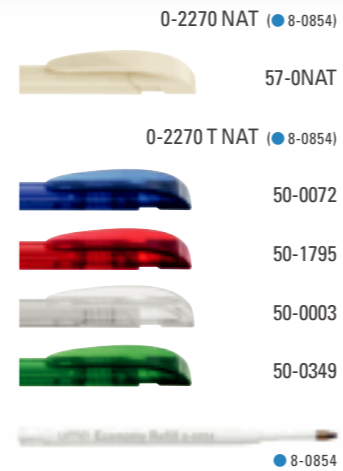

Farb-Code (Minen)
Color code (Refills)

Der verwendete Kunststoff ist biologisch abbaubar und bei DIN CERTCO unter der Nummer 7U0006 registriert. Die Oberfläche und die Farbe des Kugelschreibers können aufgrund der Eigenschaften des Bio-Kunststoffes leichte Unebenheiten und geringe Farbdifferenzen aufzeigen. Der Kugelschreiber sollte nicht längere Zeit Temperaturen von mehr als 50°C ausgesetzt werden, ansonsten können Verformungen auftreten, die die Funktion negativ beeinträchtigen könnten.

The plastic material used is bio-degradable and is listed with DIN CERTCO under the registration number 7U0006. The surface and the colour of the ballpoint pen may show slight unevenness and colour variations due to the characteristics of the organic plastic material. The ballpoint pen should not be exposed to temperatures higher than 50°C for a longer time, since this could lead to deformations which may affect its function.

BE NATURAL
0-2270 NAT **new!**