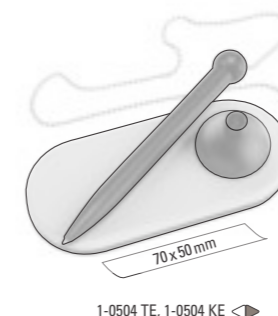

1-0504 TE, 1-0504 KE

0-0506 KE: Kugelschreiberständer in gedeckten Farben mit passendem Kugelschreiber Modell TURBO an Metallkette (50 cm). Geliefert in praktischer silberner Präsentverpackung.
0-0506 LUX-KE: Wie 0-0056 KE jedoch mit silbernem Gehäuse.
Preis/Stück 0-0506 KE 1,85 €
Preis/Stück 0-0506 LUX-KE 2,13 €
Mindestbestellmenge 300 Stück
Werbeschlüssel T auf Werbeplatte

0-0506 KE: Ballpoint pen rack in opaque colors with suitable ball pen TURBO with metal chain (50 cm). Supplied in a convenient, silver present box.
0-0506 LUX-KE: Like 0-0056 KE but with silver body.
Price/piece 0-0506 KE 1,85 €
Price/piece 0-0506 LUX KE 2,13 €
Minimum quantity 300 pieces
Advertising code T on panel

Farb-Code (Minen)
Color code (Refills)

0-0506 KE
0-0506 LUX-KE

50-0002		● 8-0855	
50-0001		● 8-0855	
50-0004		● 8-0855	

Die gedeckte schwarze Ausführung mit schwarz schreibender Mine.
The solid black version is equipped with refill black ink.

BESCHREIBUNG
DESCRIPTION

1-0504 KE: Kugelschreiberständer mit passendem Kugelschreiber-Modell TURBO an einer Metallkette (50 cm). Große Werbeplatte.
1-0504 TE: Kugelschreiberständer mit passendem Kugelschreiber-Modell TURBO an einer Kunststoffspirale (50 cm). Große Werbeplatte.
Preis/Stück 1-0504 KE 3,28 €
Preis/Stück 1-0504 TE 2,99 €
Mindestbestellmenge 300 Stück
Werbeschlüssel Schaft S, T auf Werbeplatte

1-0504 KE: Ballpoint pen stand with matching ballpoint model TURBO on a metal chain (50 cm). Large advertising panel.
1-0504 TE: Ballpoint pen stand with matching ballpoint model TURBO on a plastic coil (50 cm). Large advertising panel.

Price/piece 1-0504 KE 3,28 €
Price/piece 1-0504 TE 2,99 €
Minimum quantity 300 pieces
Advertising code barrel S, T on panel

Farb-Code (Minen)
Color code (Refills)

1-0504 KE ● 8-0855
1-0504 TE ● 8-0855

Werbeplatte Boden & Kugel
advertising area ground & ball

01-0287			● 8-0855	
01-1805			● 8-0855	
01-0002			● 8-0855	
01-0003			● 8-0855	
01-0012			● 8-0855