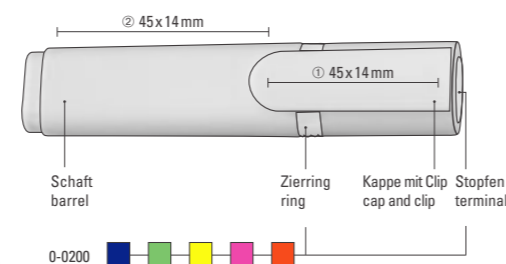

0-0200: Textmarker mit Kunststoffgehäuse und Kappe mit Clip in weiß. Mundstück mit Zierring und Stopfen in der Schreibfarbe.
0-0200/2: Textmarker 2er-Set aus den Standardfarben in transparentem Stecketui.
Preis/Stück 0-0200 0,42 €
Mindestbestellmenge 500 Stück
Werbeschlüssel Schaft P, Clip T
Preis/Stück 0-0200/2 1,28 €
Mindestbestellmenge 300 Stück
Werbeschlüssel Schaft P, Clip T

0-0200: Highlighter with plastic body and cap with clip in white. Section with band and terminal in the ink color.
0-0200/2: Text marker set of 2 in the standard colors in transparent pen case.

Price/piece 0-0200 0,42 €
Minimum quantity 500 pieces
Advertising code barrel P, clip T
Price/piece 0-0200/2 1,28 €
Minimum quantity 300 pieces
Advertising code barrel P, clip T

BESCHREIBUNG
DESCRIPTION