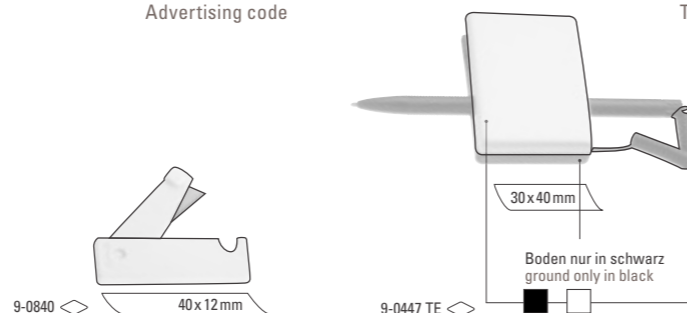

BESCHREIBUNG
DESCRIPTION

9-0447 TE: Haftklammer mit Kugelschreiber an einer Kunststoffspirale in schwarz oder schwarz/weiß. Doppelkleber am Haftklammerboden.

9-0840: Aufklappbares Kartonmesser in weiß. Weitere Farben auf Anfrage.

Preis/Stück 9-0447 TE	0,85 €
Mindestbestellmenge	500 Stück
Werbeschlüssel	T auf Werbeplatte
Preis/Stück 9-0840	0,51 €
Mindestbestellmenge	500 Stück
Werbeschlüssel	T

9-0447 TE: Adhesive wall clip with ballpoint pen on a plastic spiral in black or black-and-white. Clip base features a two-sided adhesive.

9-0840: Folding white box cutter. More colors upon request available.

Price/piece 9-0447 TE	0.85 €
Minimum quantity	500 pieces
Advertising code	T on panel
Price/piece 9-0840	0.51 €
Minimum quantity	500 pieces
Advertising code	T