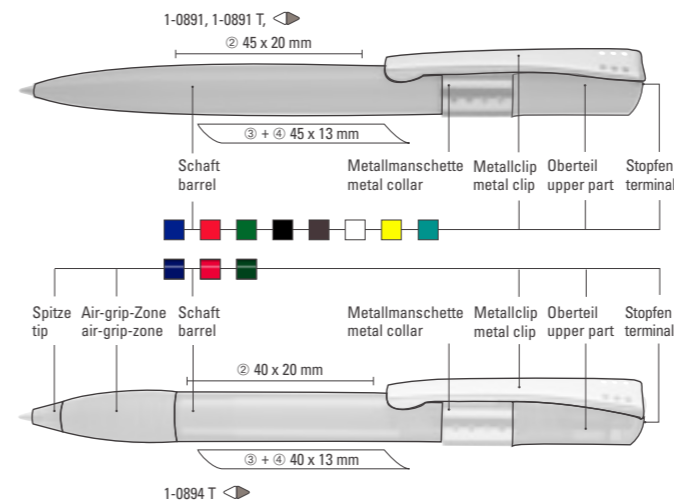

0-0140 T: Druckkugelschreiber mit transparent, hochglanzpolierter Oberfläche, breitem Clipdrücker und schwerer, glanzverchromter Metallspitze.

0-0140: Druckkugelschreiber mit gedeckelt hochglanzpolierter Oberfläche, breitem Clipdrücker und schwerer, glanzverchromter Metallspitze.

1-0690: Druckkugelschreiber mit vernickeltem Metallbiegeclip und Metallspitze.

Preis/Stück 0-0140 T	0,56 €
Preis/Stück 0-0140	0,56 €
Mindestbestellmenge	1.000 Stück
Werbeschlüssel	Schaft S, Clip T
Preis/Stück 1-0690	0,93 €
Mindestbestellmenge	1.000 Stück
Werbeschlüssel	Schaft S ○

0-0140: Ballpoint pen with opaque glossy finish facing, broad push-button clip and heavy glossy chrome metal tip.

0-0140 T: Ballpoint pen with transparent glossy finish facing, broad clip push-button, heavy glossy chrome metal tip.

1-0690: Retractable ballpoint pen with flexible nickel-plated metal clip and metal tip.

Price/piece 0-0140 T	0.56 €
Price/piece 0-0140	0.56 €
Minimum quantity	1,000 pieces
Advertising code	barrel S, clip T
Price/piece 1-0690	0.93 €
Minimum quantity	1,000 pieces
Advertising code	barrel S ○