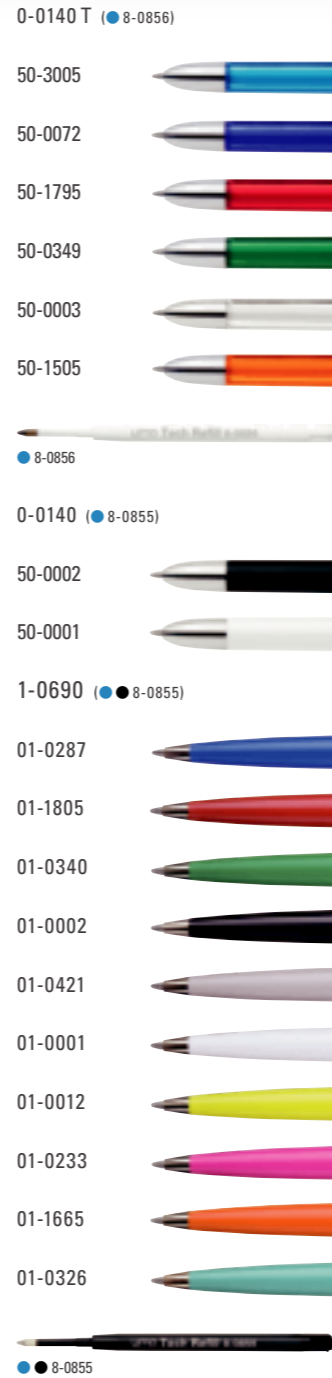

PLAZA transparent
0-0140 T

PLAZA
0-0140

TORSION
1-0690

Farb-Code/Minen
Color code/Refills

Farb-Code/Minen
Color code/Refills

ORBIT
1-0891

ORBIT transparent
1-0891 T

ORBIT Air-grip T
1-0894 T