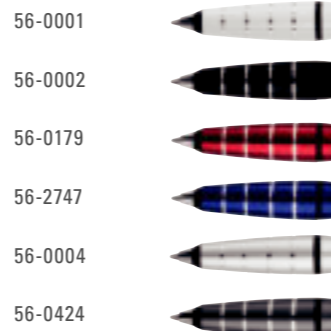

0-2622 (● 8-0894)

Erhältlich für 0-2622 SET
Available for 0-2622 SET

0-2622 SET (● 8-0894)