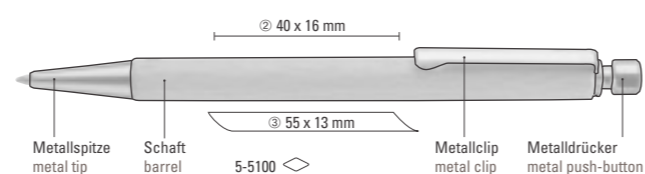

Metallspitze metal tip
Schaft barrel
5-5100
Metallclip metal clip
Metalldrucker metal push-button