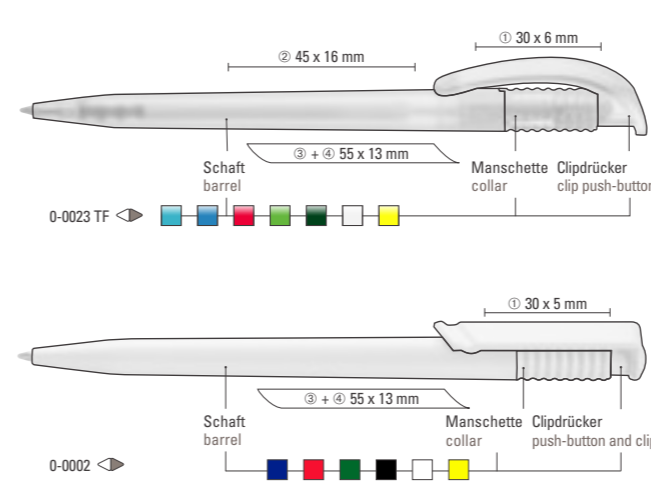

Farb-Code/Minen
Color code/Refills

- 0-0023 TF (● 8-0866)
  - 30-0658 ●
  - 30-0293 ●
  - 30-0186 ●
  - 30-0368 ●
  - 30-3288 ●
  - 30-0003 ●
  - 30-0396 ●
- 0-0002 (● 8-0877)
  - 30-0294 ●
  - 30-1797 ●
  - 30-0347 ●
  - 30-0002 ●
  - 30-0429 ●
  - 30-1235 ●

Ab 2.000 Stück können alle Teile frei miteinander kombiniert werden.
You can combine all the parts in the standard colors from 2,000 pieces.