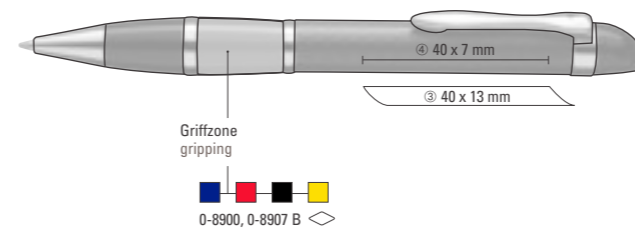

0-8950: Carbon-fiber twist ball pen with metal fittings in glossy chrome.  
0-8956 F: Carbon-fiber pen with iridium fountain and glossy chrome metal fittings.  
0-8957 B: Carbon fiber twist pencil (0.7 mm) with eraser in barrel and metal fittings glossy chrome.  
0-8952 R: Carbon-fiber rollerball with glossy chrome metal fittings.  
Price/piece 0-8950 4.79 €  
Price/piece 0-8956 F 9.08 €  
Price/piece 0-8957 B 6.22 €  
Price/piece 0-8952 R 6.22 €  
Minimum quantity 100 pieces  
Advertising code barrel MS, cap MT/L