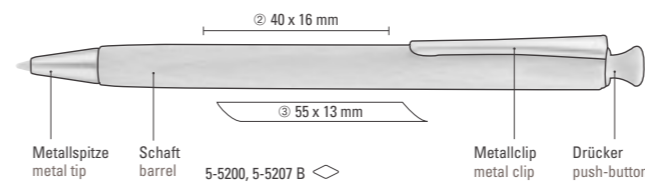

Metallspitze metal tip
Schaft barrel
5-5200, 5-5207 B
Metallclip metal clip
Drucker push-button