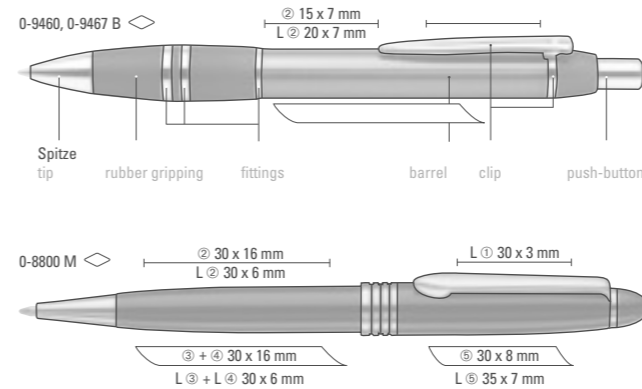

0-9460 (● 8-0883), 0-9467 B

0-8800 M (● 8-0883)

VENUS B  
0-9467 B

0-9460: Metal ballpoint pen with glossy chrome fittings.

0-9467 B: Metal mechanical pencil (0.7 mm) with glossy chrome fittings.

You can order gold fittings from 5,000 pieces!