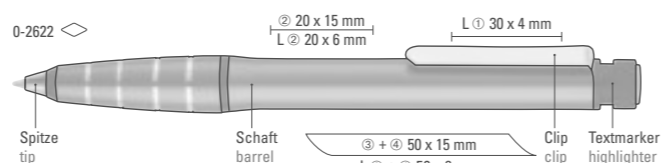

0-2622 (● 8-0894)

Erhältlich für 0-2622 SET
Available for 0-2622 SET

0-2622 SET (● 8-0894)

Ab 500 Stück kann die Textmarker-Schreibfarbe der Ersatzpatrone im 2in1 SET in den Standardfarben blau, orange, magenta oder grün gegen Aufpreis gewählt werden.

For orders over 500 units, the color of the replacement refill for the highlighter of the 2in1 SET can be selected for an additional charge among the standard colors blue, orange, magenta or green.

● 8-0894

0-2622: Metall-Drehkugelschreiber aus Aluminium mit integriertem gelb schreibendem Textmarker im Schaft. Der Textmarker lässt sich mittels Drehbewegung aus dem Schaft herausnehmen und kann separat genutzt werden. Lieferung inkl. Gebrauchsanweisung.

0-2622 SET: 2in1 Set – bestehend aus 2in1 Drehkugelschreiber mit einer Ersatztextmarkerpatrone in gelb und einer D1 Mine schwarz schreibend – im praktischen Etui mit transparentem Kunststoffschuber inkl. Gebrauchsanweisung.

Preis/Stück 0-2622	1,28 €
Preis/Stück 0-2622 SET	1,93 €
Mindestbestellmenge	300 Stück
Werbeschlüssel	Schaft MS/L, Clip L

0-2622: Aluminium metal twist ballpoint pen with integrated yellow writing text marker in the body. The text marker can be twisted out of the body and used separately. Delivery incl. instructions for use.

0-2622 SET: 2in1 set – It consists of a 2in1 twist ballpoint pen with integrated yellow highlighter, a replacement highlighter refill and a black D1 refill – in a practical case with transparent plastic slipcase incl. instructions for use.

Price/piece 0-2622	1.28 €
Price/piece 0-2622 SET	1.93 €
Minimum quantity	300 pieces
Advertising code	barrel MS/L, clip L

0-2632 (● 8-0894)

Erhältlich für 0-2632 grip SET
Available for 0-2632 grip SET

0-2632 SET (● 8-0894)