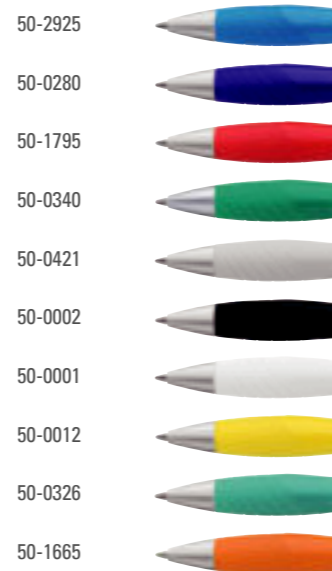

0-0090 SK (● 8-0855)

0-0090 SI (● 8-0855)

0-0090 CO-SM (● 8-0855)

● 8-0855

0-0090 T-SM, 0-0090 TF-SI,
0-0090 TF (● 8-0856)

0-0090 LUX (● 8-0855)

0-0090 TF: Ab 2.000 Stück Kombinationen möglich. Griffzone und Clip unifarben.

0-0090 TF: Combinations possible from 2,000 pieces. Soft-grip zone and clip in the same color.

0-0090 SI: Druckkugelschreiber mit ergonomischer Gummigriffzone Bogenclipdrücker matt silber. Schwere Metallspitze matt verchromt.

0-0090 CO-SM: Druckkugelschreiber mit uni gedeckt glänzendem Gehäuse, ergonomischer Gummigriffzone, Bogenclipdrücker mit schwerer, matt verchromter Metallspitze.

0-0090 SK: Druckkugelschreiber mit individuell gestaltbarem Clipdrücker. Gehäuse gedeckt, mit ergonomischer Gummigriffzone.

Preis/Stück 0-0090 SI	0,51 €
Preis/Stück 0-0090 CO-SM	0,42 €
Mindestbestellmenge	1.000 Stück
Preis/Stück 0-0090 SK	Preis auf Anfrage
Mindestbestellmenge	10.000 Stück
Werbeschlüssel	Schaft S, Clip T

0-0090 SI: Retractable ballpoint pen with ergonomic rubber grip zone. Curved push-button clip in matt silver. Heavy metal tip in matt chrome.

0-0090 CO-SM: Retractable ballpoint pen with brilliant solid barrel. Ergonomic rubber grip and curved clip button with heavy, matt chrome metal tip.

0-0090 SK: Retractable ballpoint pen with individuell designed push-button clip. Body in solid colors with ergonomic rubber gripping zone.

Price/piece 0-0090 SI	0.51 €
Price/piece 0-0090 CO-SM	0.42 €
Minimum quantity	1,000 pieces
Price/piece 0-0090 SK	price on require
Minimum quantity	10,000 pieces
Advertising code	barrel S, clip T

0-0090 T-SM: Druckkugelschreiber mit uni transparent glänzendem Gehäuse, ergonomischer Gummigriffzone, Bogenclipdrücker mit schwerer, matt verchromter Metallspitze.