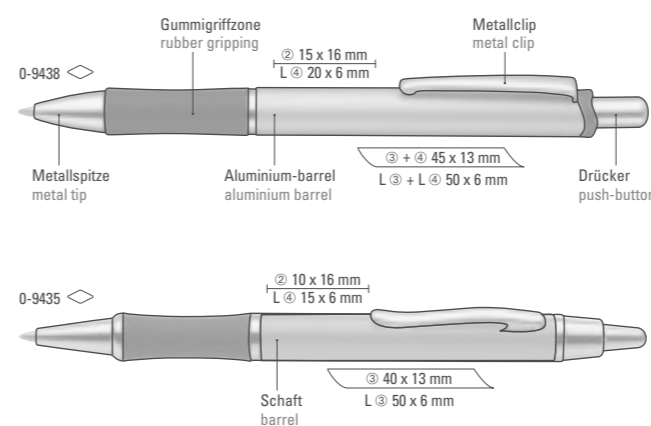

0-9438: Druckkugelschreiber mit lackiertem Aluminium-Schaft, schwarzer Gummigriffzone und Metallclip.

0-9435: Metall-Druckkugelschreiber mit schwarzer Gummigriffzone. Ab 3.000 Stück Schafffarben in allen PMS-Tönen möglich.

Preis/Stück 0-9438	1,13 €
Mindestbestellmenge	300 Stück
Verbeschlüssel	Schaft MS/L
Preis/Stück 0-9435	1,28 €
Mindestbestellmenge	300 Stück
Verbeschlüssel	Schaft MS/L

0-9438: Retractable ballpoint pen with coated aluminum barrel. Black rubber grip zone and metal clip.

0-9435: Metal retractable ballpoint pen with rubber grip zone in black. Barrels available in all PMS-colors in orders from 3,000 pieces.

Price/piece 0-9438	1.13 €
Minimum quantity	300 pieces
Advertising code	barrel MS/L
Price/piece 0-9435	1.28 €
Minimum quantity	300 pieces
Advertising code	barrel MS/L