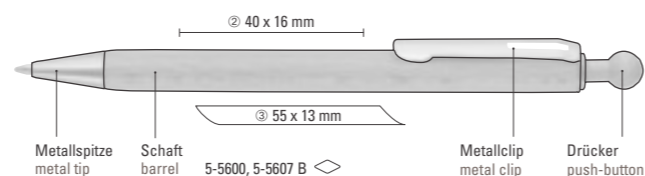

5-5600: Holz-Druckkugelschreiber aus PEFC-zertifiziertem Buchenholz mit vernickeltem Metallclip und Metallspitze. Holz-Kugeldrucker.

5-5607 B: Passender Holz-Druckbleistift (0,7 mm) zu Artikel 5-5600.

5-5100: Holz-Druckkugelschreiber aus PEFC-zertifiziertem Buchenholz mit vernickeltem Metallclip, Metallspitze und Metalldrucker.

Preis/Stück 5-5600	1,42 €
Preis/Stück 5-5607 B	1,85 €
Mindestbestellmenge	300 Stück
Werbeschlüssel	Schaft MS
Preis/Stück 5-5100	2,03 €
Mindestbestellmenge	300 Stück
Werbeschlüssel	Schaft MS

5-5600: Wooden retractable ballpoint pen made of PEFC-certified beechwood with shiny metal clip and tip. Wooden ball button.

5-5607 B: Matching wooden mechanical pencil (0.7 mm) for item 5-5600.

5-5100: Wooden retractable ballpoint pen made from PEFC-certified beech wood with nickel-plated metal clip, metal tip and metal push-button.

Price/piece 5-5600	1.42 €
Price/piece 5-5607 B	1.85 €
Minimum quantity	300 pieces
Advertising code	barrel MS
Price/piece 5-5100	2.03 €
Minimum quantity	300 pieces
Advertising code	barrel MS

Metallspitze metal tip
Schaft barrel
5-5600, 5-5607 B
Metallclip metal clip
Drucker push-button