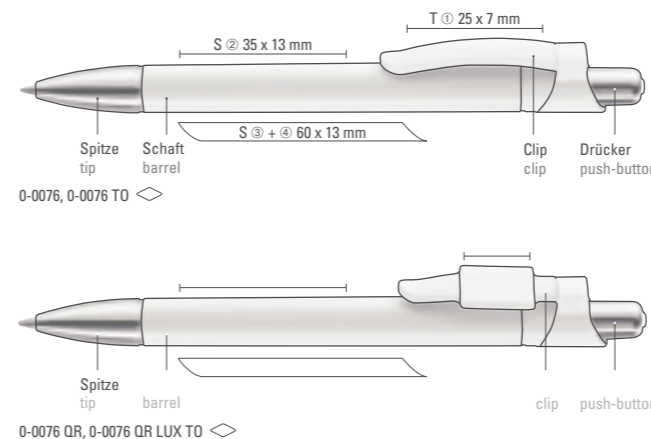

0-0076: Druckkugelschreiber mit Spitze und Drücker in silber glänzend.
0-0076 QR: Druckkugelschreiber mit quadratischem Clip für QR-Code-Bedruckung. Spitze und Drücker in silber glänzend.
0-0076 LUX TO: Druckkugelschreiber mit gummierter Spitze für die Touchscreensteuerung und integrierter Kugelschreibermine. Das Gehäuse ist silber matt, Spitze und Drücker in silber glänzend.
0-0076 QR LUX TO: Druckkugelschreiber quadratischem Clip für QR-Code-Bedruckung, mit gummierter Spitze für die Touchscreensteuerung und integrierter Kugelschreibermine. Das Gehäuse ist silber matt, Spitze und Drücker in silber glänzend.

0-0076: Retractable ballpoint pen with shiny silver tip and push-button.
0-0076 QR: Retractable ballpoint pen with square clip for QR code printing. Shiny silver tip and push-button.
0-0076 LUX TO: Retractable ballpoint pen with shiny silver tip and push-button with a black rubber ball for writing on a Pad. Housing matt silver.
0-0076 QR LUX TO: Retractable ballpoint pen with square clip for QR code printing. Shiny silver tip and pushbutton and with a black rubber ball for writing on a Pad. Housing matt silver.

Preis/Stück 0-0076	0,39 €	Price/piece 0-0076	0.39 €
Preis/Stück 0-0076 QR	0,42 €	Price/piece 0-0076 QR	0.42 €
Preis/Stück 0-0076 LUX TO	0,53 €	Price/piece 0-0076 LUX TO	0.53 €
Preis/Stück 0-0076 QR LUX TO	0,56 €	Price/piece 0-0076 QR LUX TO	0.56 €
Mindestbestellmenge	1.000 Stück	Minimum quantity	1,000 pieces
Werbeschlüssel	Schaft S, Clip T	Advertising code	barrel S, clip T