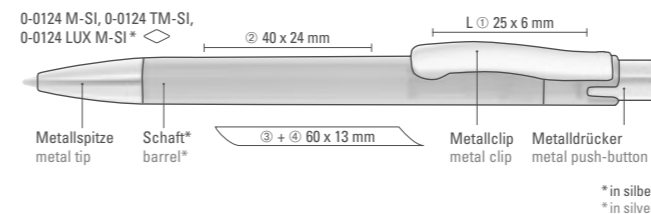

Farb-Code/Minen
Color code/Refills

CANDY M SI
0-0124 M-SI

CANDY transp. M SI
0-0124 TM-SI

CANDY LUX M SI
0-0124 LUX M-SI

- 0-0124 M-SI (● 8-0855)
  - 50-0001
  - 50-0002
  - 8-0855
- 0-0124 TM-SI (● 8-0856)
  - 50-2925
  - 50-0072
  - 50-1795
  - 50-0361
  - 50-0349
  - 50-0405
  - 50-0003
  - 50-0396
  - 50-2603
  - 50-0214
  - 50-0130
  - 50-1665
  - 50-0326
  - 50-0483
  - 8-0856
- 0-0124 LUX M-SI (● 8-0855)
  - 50-0004
  - 8-0855