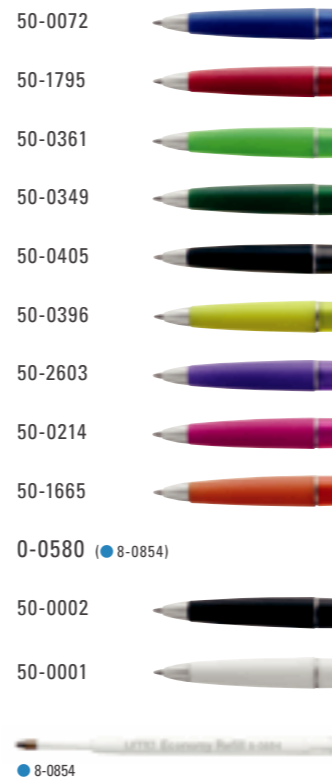

0-0580 TF (● 8-0854)