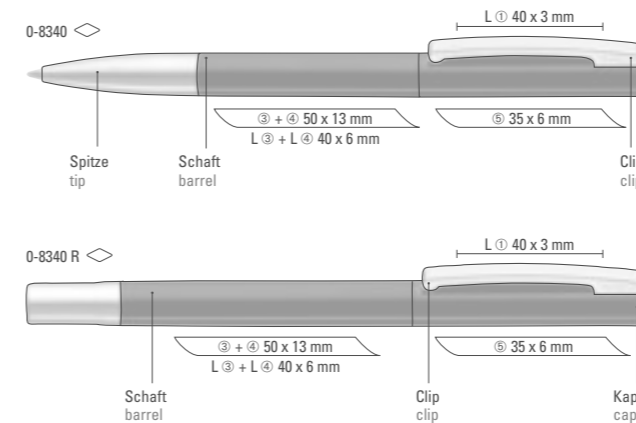

0-8340: Metall-Drehkugelschreiber mit gefedertem Clip. Oberfläche in silber matt und glänzenden Beschlagteilen, schwarz matt oder weiß glänzend mit matten Beschlägen.

0-8342 R: Metall-Rollerball mit gefedertem Clip. Oberfläche in silber matt und glänzenden Beschlagteilen, schwarz matt oder weiß glänzend mit matten Beschlägen.

Preis/Stück 0-8340 1,72 €
Mindestbestellmenge 300 Stück
Werbeschlüssel Schaft MS/L,
Clip L, Kappe MT/L

Preis/Stück 0-8342 R 2,44 €
Mindestbestellmenge 300 Stück
Werbeschlüssel Schaft MS/L,
Clip L, Kappe MT/L

0-8340: Metal twist ballpoint pen with spring-mounted clip. Surface in matt silver and glossy chrome fittings, matt black or glossy white with matt fittings.

0-8342 R: Metal rollerball with spring-mounted clip. Surface in matt silver and glossy chrome fittings, matt black or glossy white with matt fittings.

Price/piece 0-8340 1,72 €
Minimum quantity 300 pieces
Advertising code barrel MS/L,
clip L, cap MT/L

Price/piece 0-8342 R 2,44 €
Minimum quantity 300 pieces
Advertising code barrel MS/L,
clip L, cap MT/L