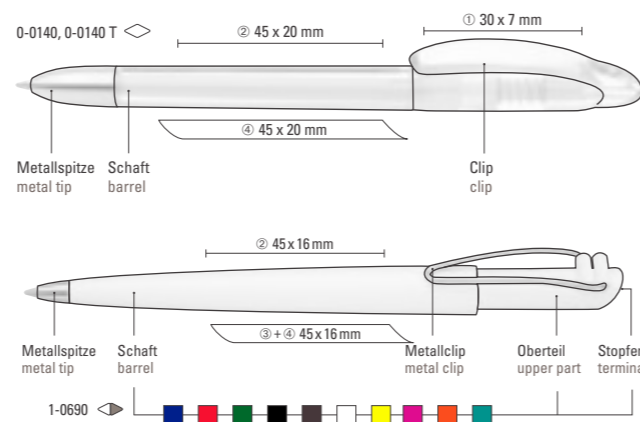

0-0140 T: Druckkugelschreiber mit transparent, hochglanzpolierter Oberfläche, breitem Clipdrücker und schwerer, glanzverchromter Metallspitze.

0-0140: Druckkugelschreiber mit gedeckelt hochglanzpolierter Oberfläche, breitem Clipdrücker und schwerer, glanzverchromter Metallspitze.

1-0690: Druckkugelschreiber mit vernickeltem Metallbiegeclip und Metallspitze.

Preis/Stück 0-0140 T	0,56 €
Preis/Stück 0-0140	0,56 €
Mindestbestellmenge	1.000 Stück
Werbeschlüssel	Schaft S, Clip T
Preis/Stück 1-0690	0,93 €
Mindestbestellmenge	1.000 Stück
Werbeschlüssel	Schaft S ○

0-0140: Ballpoint pen with opaque glossy finish facing, broad push-button clip and heavy glossy chrome metal tip.

0-0140 T: Ballpoint pen with transparent glossy finish facing, broad clip push-button, heavy glossy chrome metal tip.

1-0690: Retractable ballpoint pen with flexible nickel-plated metal clip and metal tip.

Price/piece 0-0140 T	0.56 €
Price/piece 0-0140	0.56 €
Minimum quantity	1,000 pieces
Advertising code	barrel S, clip T
Price/piece 1-0690	0.93 €
Minimum quantity	1,000 pieces
Advertising code	barrel S ○