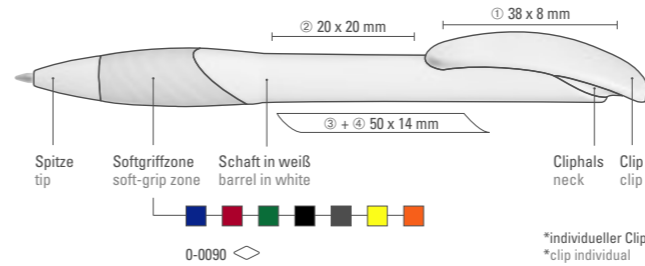

0-0090: Druckkugelschreiber mit weißem Gehäuse und Bogenclipdrücker. Ergonomische Gummigriffzone in gedeckten Farben.

0-0090 DOM: Druckkugelschreiber mit individuell gestaltbarem Clipdrücker für Domingeinlage. Gehäuse gedeckt, mit ergonomischer Gummigriffzone.

0-0090 TF DOM: Druckkugelschreiber mit individuell gestaltbarem Clipdrücker für Domingeinlage. Gehäuse transparent gefrostet, mit ergonomischer Gummigriffzone.

Preis/Stück 0-0090	0,35 €
Mindestbestellmenge	1.000 Stück
Werbeschlüssel	Schaft S, Clip T
Preis/Stück 0-0090 DOM	0,75 €
Preis/Stück 0-0090 TF DOM	0,82 €
Mindestbestellmenge	1.000 Stück
Werbeschlüssel	Schaft S, Clip D

0-0090: Retractable ballpoint pen with white matt body and curved clip push-button. Ergonomic rubberized grip zone in opaque colors.

0-0090 DOM: Retractable ballpoint pen with individually designbare push-button clip for doming. Body in solid colors with ergonomic rubber gripping zone.

0-0090 TF DOM: Retractable ballpoint pen with individually designbare push-button clip for doming. Body in transparent frosted and with ergonomic rubber gripping zone.

Price/piece 0-0090	0,35 €
Minimum quantity	1,000 pieces
Advertising code	barrel S, clip T
Price/piece 0-0090 DOM	0,75 €
Price/piece 0-0090 TF DOM	0,82 €
Minimum quantity	1,000 pieces
Advertising code	barrel S, clip D