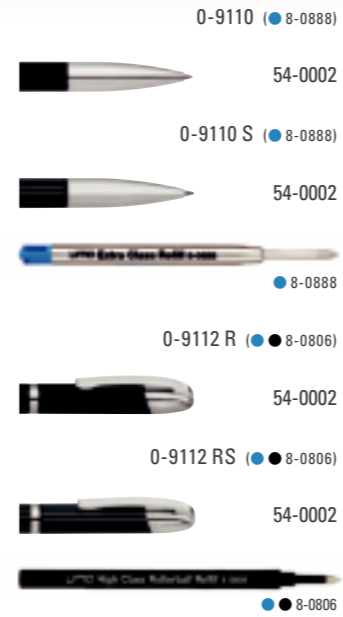

Modell eignet sich für Hochglanz-
laserung. Siehe Seite 196/197.

Model is suitable for high-gloss
laser engraving. See page 196/197.