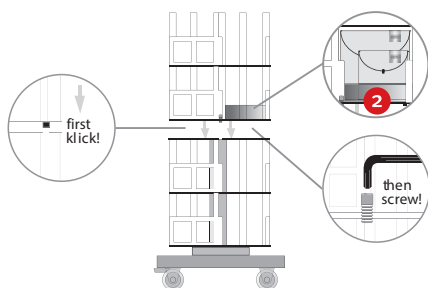

MARKETING TOOLS

NAPKIN SPINNER COMPACT 25x25

Drehständer für 32 Serviettenmotive
Napkin spinner for 32 napkin designs

- Hochwertiger Drehständer für Servietten
- Serviettenpräsentation auf 8 Ebenen à 4 Motive
- B 330 x H 1542 x T 330 mm
- 20,5 kg
- Drehbar & vierseitig bestückbar
- 4 Rollen 360°, 2 feststellbar
- Material: Metall & MDF
- Inkl. Montageanleitung

- *high quality spinner for napkins*
- *napkin presentation on 8 layers (4 designs / layer)*
- *W 330 x H 1542 x D 330*
- *20,5 kg*
- *rotating & four-sided equippable*
- *4 rollers 360°, 2 lockable*
- *material: metall & MDF*
- *incl. assembly instructions*

Leichter modularer Aufbau (1 Schraube/Modul)
easy & modular construction (1 screw/module)

Ohne Produkte / Products are not included

Display silver

1 097300 - SET
3 packages)

Ohne Produkte
Products are not included