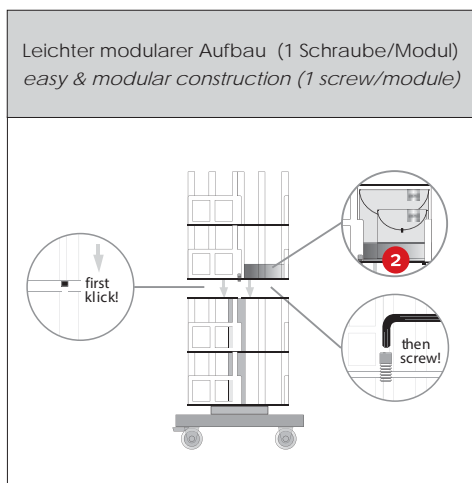

- *high quality spinner for napkins*
- *napkin presentation on 8 layers (4 designs / layer)*
- *W 500 x H 1870 x D 500 mm*
- *35 kg*
- *varied in height*
- *rotating & four-sided equippable*
- *4 rollers 360°, 2 lockable*
- *material: metall & MDF*
- *incl. assembly instructions*